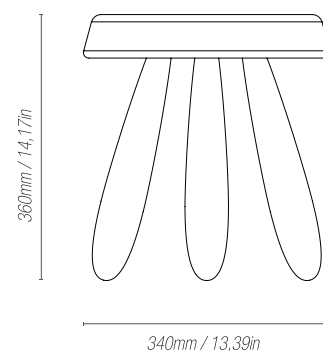

## Tabouret n°16.310/16.360

Design Douglas Mont 2019 *Fabrication française/ Handmade in France*

### Dimensions:

Hauteur/ *Height* 310 mm / 12,21 in - 360 mm / 14,17 in

Base Ø340 mm / Ø13,39 in - Ø340 mm / Ø13,39 in