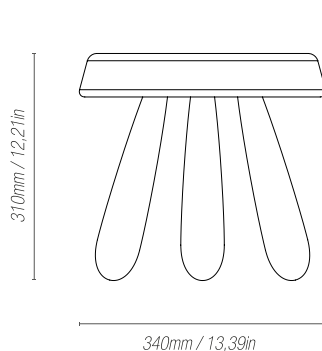

## Tabouret n°16.310/16.360

Design Douglas Mont 2019 *Fabrication française/ Handmade in France*

### Dimensions:

Hauteur/ *Height* 310 mm / 12,21 in - 360 mm / 14,17 in

Base Ø340 mm / Ø13,39 in - Ø340 mm / Ø13,39 in